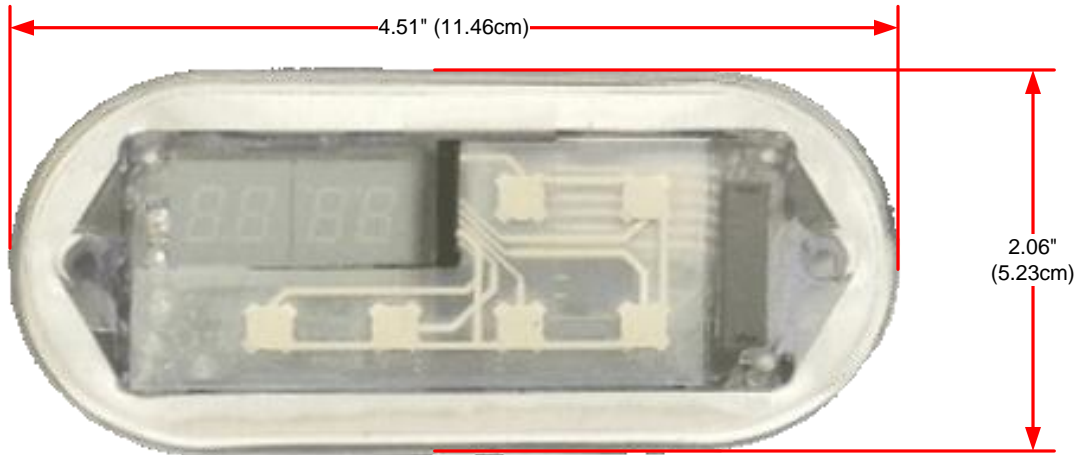

MN2000 Topside Control MN2000XL Auxiliary Topside Control

Top View

Bottom View for Hole Through Shell

MN2000D Topside Decal