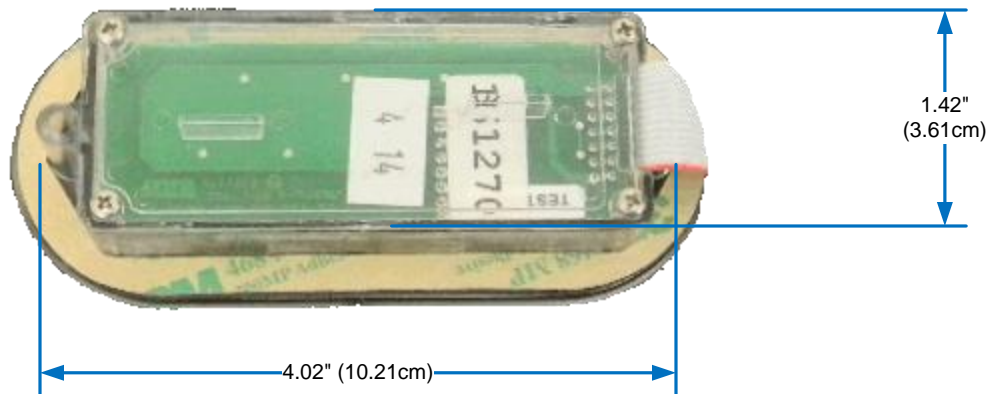

MN2000 Topside Control MN2000XL Auxiliary Topside Control

Top View

Bottom View for Hole Through Shell

MN2000D Topside Decal