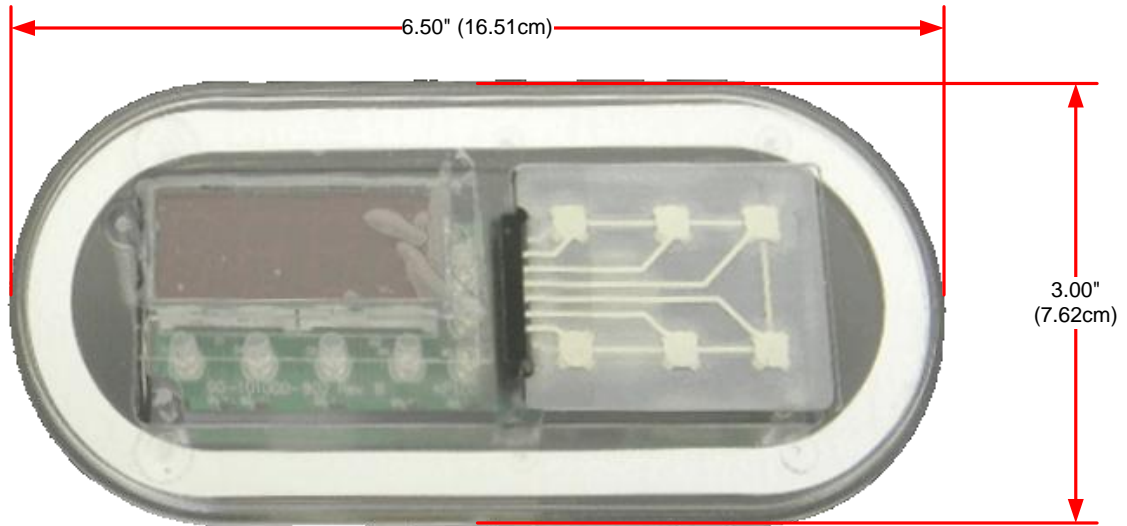

# PM7000 Topside Control PM7000XL Auxiliary Topside Control

Top View

## Bottom View for Hole Through Shell

## PM7000D Topside Decal

**Acura Spa Systems, Inc.**

2954 Rubidoux Blvd.  
Riverside, CA 92509  
www.acuraspa.com