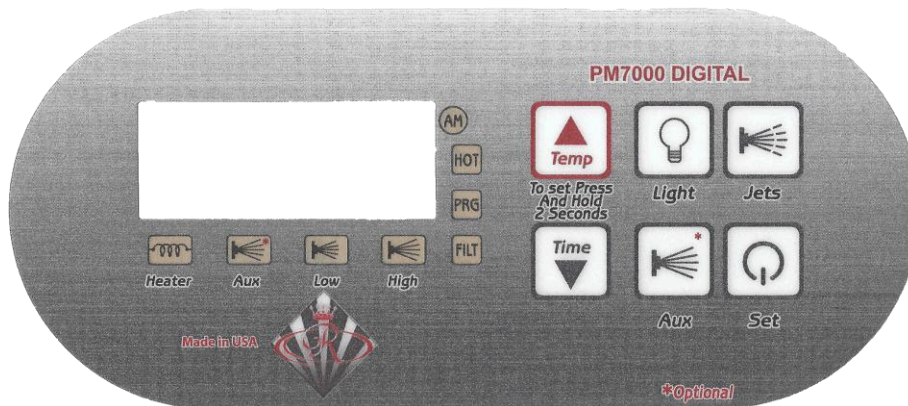

PM7000D Topside Decal

Acura Spa Systems, Inc.

2954 Rubidoux Blvd.
Riverside, CA 92509
www.acuraspa.com