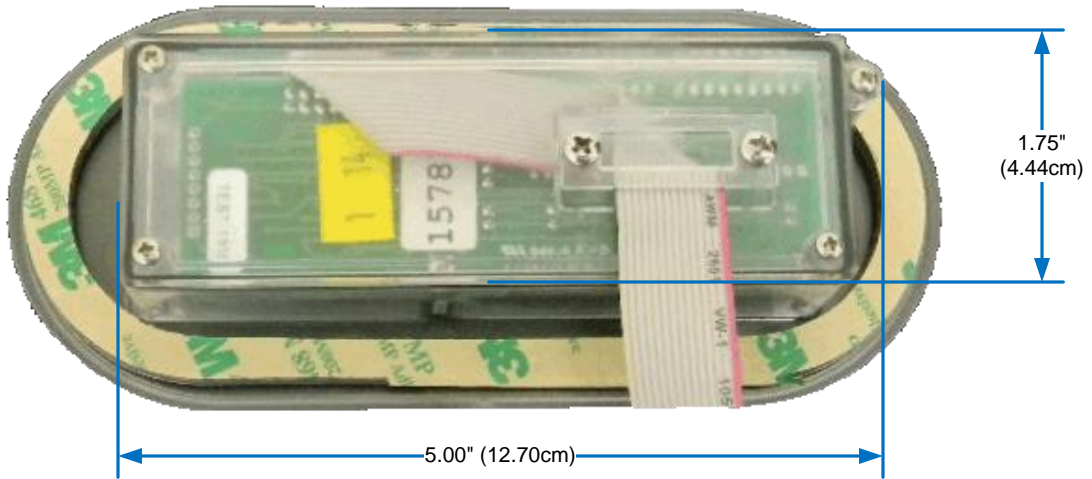

# PM7000 Topside Control PM7000XL Auxiliary Topside Control

Top View

## Bottom View for Hole Through Shell

## PM7000D Topside Decal

**Acura Spa Systems, Inc.**

2954 Rubidoux Blvd.  
Riverside, CA 92509  
www.acuraspa.com